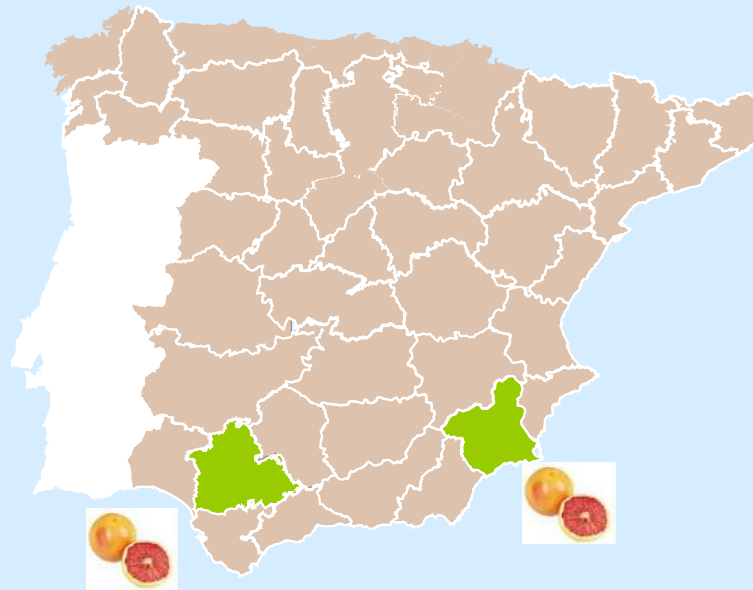

CITRUS

CLEMENTINES

CLEMENTINES

- Main production areas are located in Valencia, Castellón, Murcia and Tarragona.
- Export season: From September to May.

CLEMENTINES

ORANGES

ORANGES

- Main production areas are located in Seville, Valencia, Castellón, Murcia & Tarragona.
- Export season: From October to June

ORANGES

LEMONS

LEMONS

- **Main production areas are located in Murcia**
- **Export season: All year round**

LEMONS

GRAPEFRUIT

- **Main production areas are located in Murcia and Seville**
- **Export season: From November to March**

GRAPEFRUIT